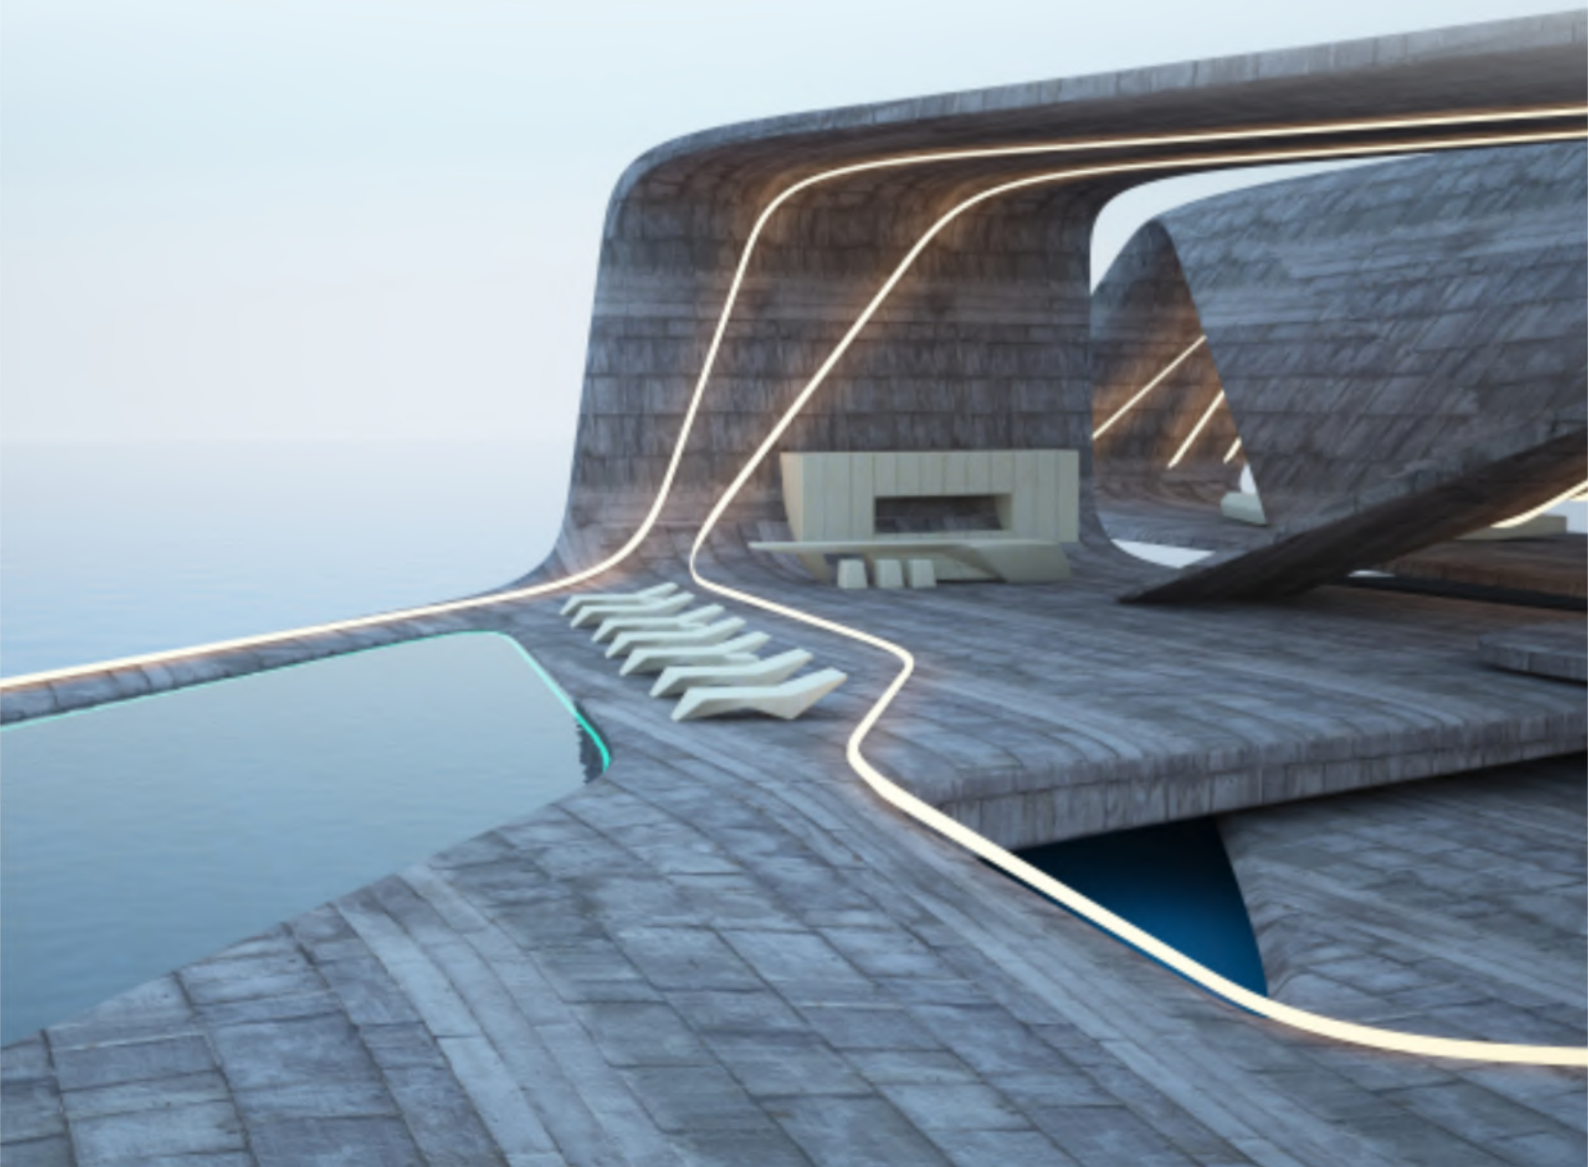

alich

illuminate your dreams

Illuminate Your Imagination

WITH CUSTOM LED DELIGHTS